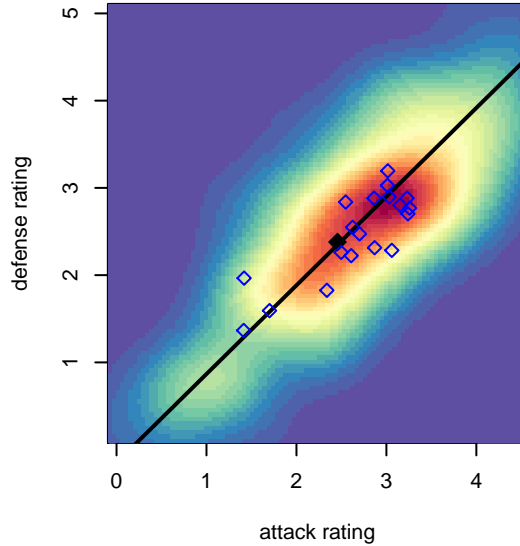

PacNW Blue G98

Pacific Northwest SC
 Tukwila, WA
 G98 total strength=1498
 attack=11.66 defense=10.8
 fall league = Win RCL G98 Div 2

alt names used:
 PacNW G98 Blue
 PACNW 98 BLUE (WA)
 PacNW 98 Blue
 PacNW 98 Blue
 PACNW 98 BLUE (WA)
 PacNW G98 Blue B
 PacNW G98 Blue B

**attack and defense variance (black dot)
relative to other teams
and top 10 in region**

**attack and defense rating
relative to others at age
and all opponents in last 13 months**

Performance relative to 13 month average