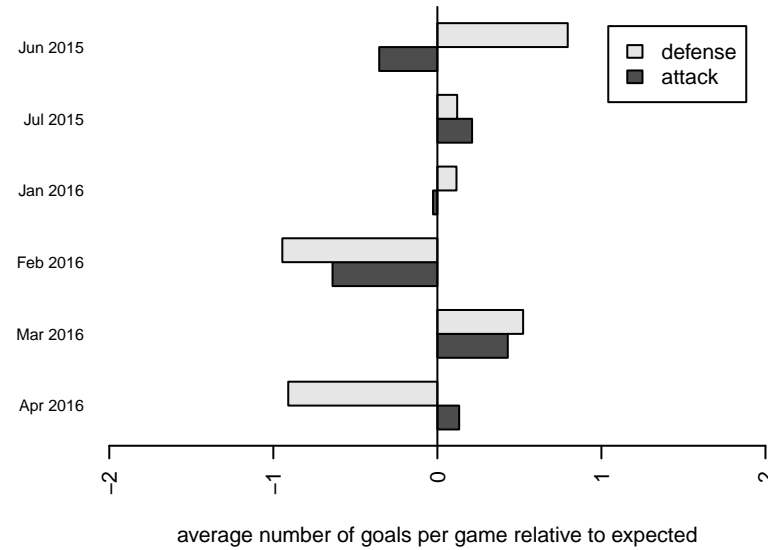

Performance relative to 13 month average