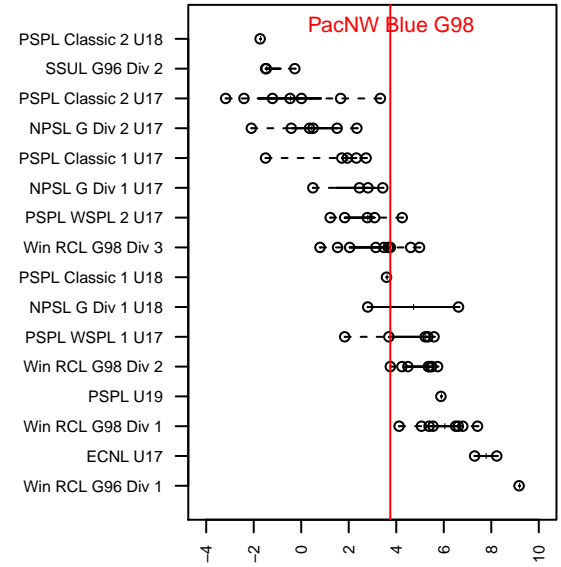

PacNW Blue G98

Pacific Northwest SC
 Tukwila, WA
 G98 total strength=1498
 attack=11.66 defense=10.8
 fall league = Win RCL G98 Div 2

alt names used:
 PacNW G98 Blue
 PACNW 98 BLUE (WA)
 PacNW 98 Blue
 PacNW 98 Blue
 PACNW 98 BLUE (WA)
 PacNW G98 Blue B
 PacNW G98 Blue B

**attack and defense variance (black dot)
relative to other teams
and top 10 in region**

**attack and defense rating
relative to others at age
and all opponents in last 13 months**

Performance relative to 13 month average