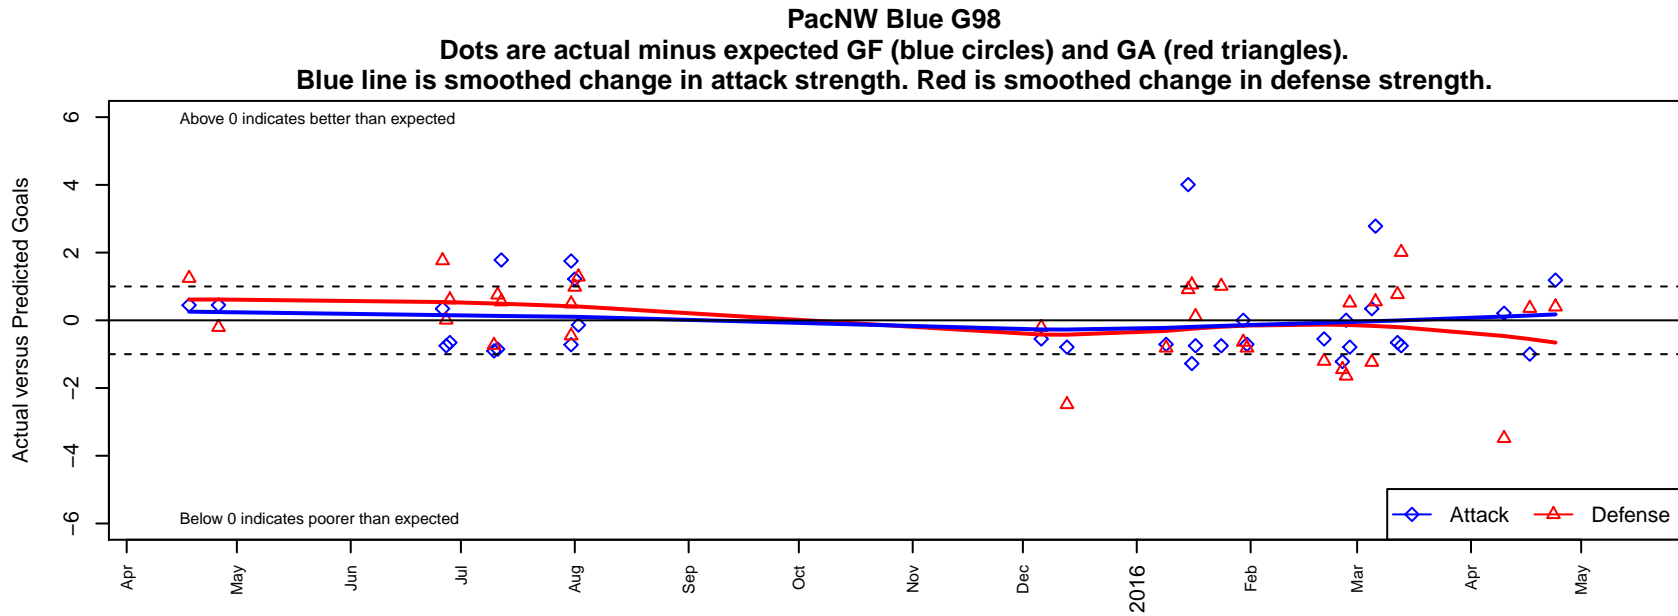

PacNW Blue G98

Pacific Northwest SC
 Tukwila, WA
 G98 total strength=1498
 attack=11.66 defense=10.8
 fall league = Win RCL G98 Div 2

alt names used:
 PacNW G98 Blue
 PACNW 98 BLUE (WA)
 PacNW 98 Blue
 PacNW 98 Blue
 PACNW 98 BLUE (WA)
 PacNW G98 Blue B
 PacNW G98 Blue B

**attack and defense variance (black dot)
relative to other teams
and top 10 in region**

**attack and defense rating
relative to others at age
and all opponents in last 13 months**

Performance relative to 13 month average