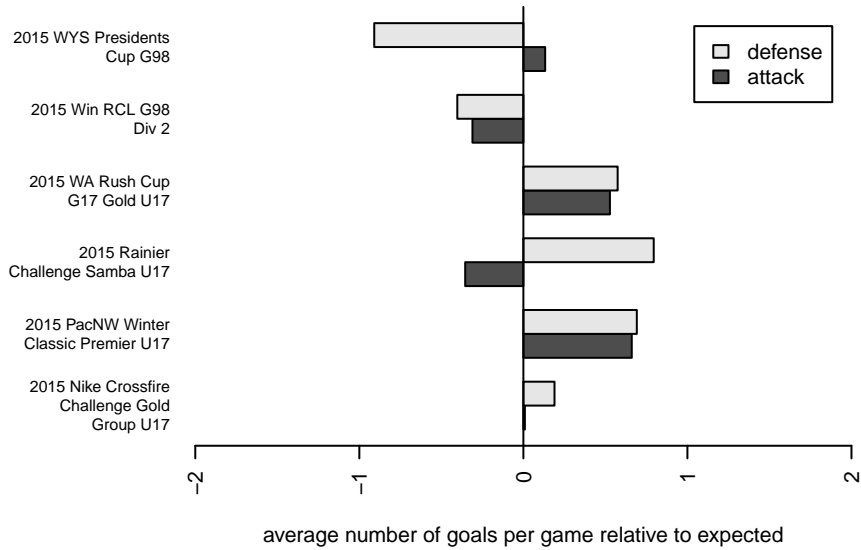

PacNW Blue G98

Pacific Northwest SC
 Tukwila, WA
 G98 total strength=1498
 attack=11.66 defense=10.8
 fall league = Win RCL G98 Div 2

alt names used:
 PacNW G98 Blue
 PACNW 98 BLUE (WA)
 PacNW 98 Blue
 PacNW 98 Blue
 PACNW 98 BLUE (WA)
 PacNW G98 Blue B
 PacNW G98 Blue B

Venues played:
 2015 2014 WYS Presidents Cup G98 Division
 2015 Rainier Challenge Samba U17
 2015 Nike Crossfire Challenge Gold Group U17
 2015 WA Rush Cup G17 Gold U17
 2015 Win RCL G98 Div 2
 2015 PacNW Winter Classic Premier U17
 2015 WYS Presidents Cup G98

**attack and defense variance (black dot)
relative to other teams
and top 10 in region**

**attack and defense rating
relative to others at age
and all opponents in last 13 months**

Performance relative to 13 month average