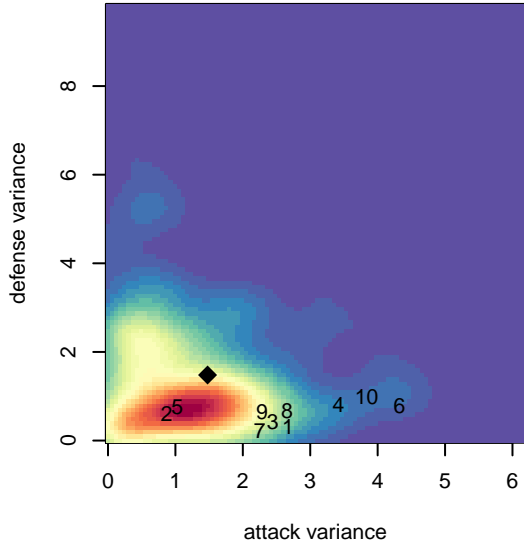

PacNW Blue G98

Pacific Northwest SC
 Tukwila, WA
 G98 total strength=1498
 attack=11.66 defense=10.8
 fall league = Win RCL G98 Div 2

alt names used:
 PacNW G98 Blue
 PACNW 98 BLUE (WA)
 PacNW 98 Blue
 PacNW 98 Blue
 PACNW 98 BLUE (WA)
 PacNW G98 Blue B
 PacNW G98 Blue B

**attack and defense variance (black dot)
relative to other teams
and top 10 in region**

**attack and defense rating
relative to others at age
and all opponents in last 13 months**

Performance relative to 13 month average